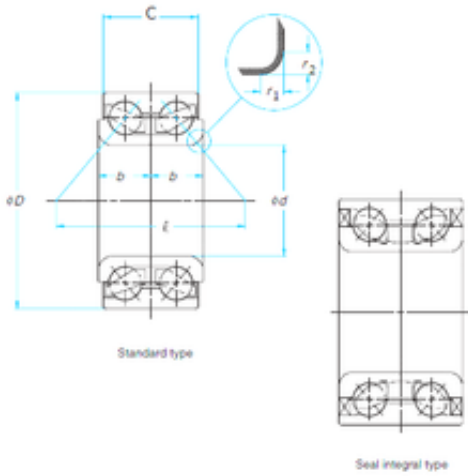

## 43 mm x 79 mm x 41 mm MZ240 Bearing

Bearing No. 510030

Size	43x79x41 mm
Bore Diameter	43 mm
Outer Diameter	79 mm
Width	41 mm
d	43 mm
D	79 mm
B	41 mm
C	38 mm

510030 Bearing 2D drawings and 3D CAD models