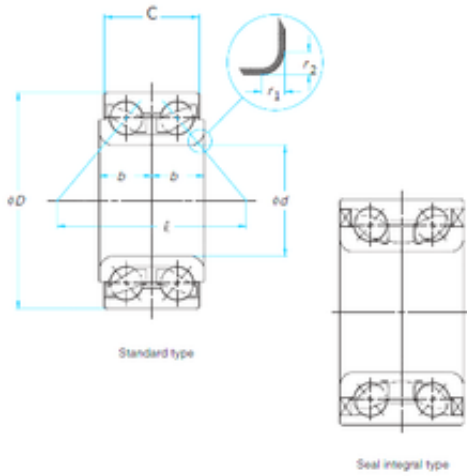

## 42 mm x 80 mm x 45 mm NJ2317E.TVP2 Cylindrical Roller Bearings

Bearing No. 510053

Size	42x80x45 mm
Bore Diameter	42 mm
Outer Diameter	80 mm
Width	45 mm
d	42 mm
D	80 mm
B	45 mm

510053 Bearing 2D drawings and 3D CAD models